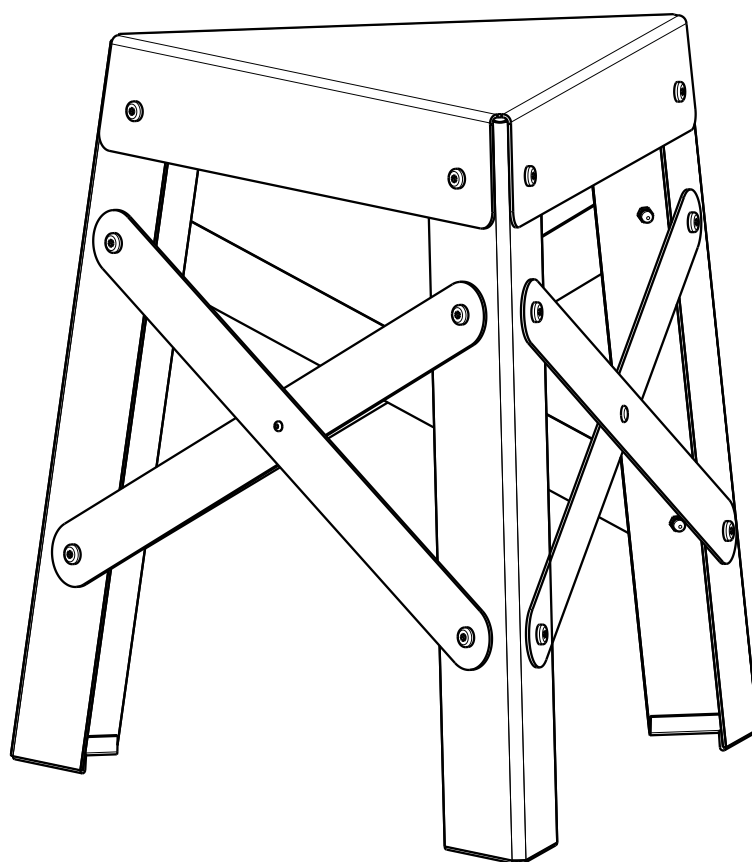

Eiffel Aluminium

by Shigeki Fujishiro

USER'S MANUAL
MANUAL DEL USUARIO

*Intense
living
furniture*

WARNING

- Read instructions carefully before assembling.
- Use all parts included in package. Leaving out parts may cause fall accidents and/or can damage the product.
- Loose screws may cause damage to the product. To prevent damage and dangerous falls tighten screws occasionally.
- Handle products with moderate care. Do not use for unintended purposes.
- Do not stand in the product. May cause damage and is extremely dangerous.
- Use on flat and stable surfaces only. Inclined surfaces may cause fall accidents and/or can damage the product.
- Keep the stool clean for optimal preservation.
- Do not use any corrosive products when cleaning.