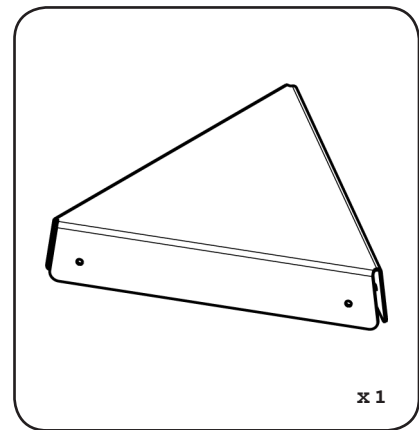

Eiffel Aluminium

by Shigeki Fujishiro

USER'S MANUAL
MANUAL DEL USUARIO

*Intense
living
furniture*

WARNING

- Read instructions carefully before assembling.
- Use all parts included in package. Leaving out parts may cause fall accidents and/or can damage the product.
- Loose screws may cause damage to the product. To prevent damage and dangerous falls tighten screws occasionally.
- Handle products with moderate care. Do not use for unintended purposes.
- Do not stand in the product. May cause damage and is extremely dangerous.
- Use on flat and stable surfaces only. Inclined surfaces may cause fall accidents and/or can damage the product.
- Keep the stool clean for optimal preservation.
- Do not use any corrosive products when cleaning.